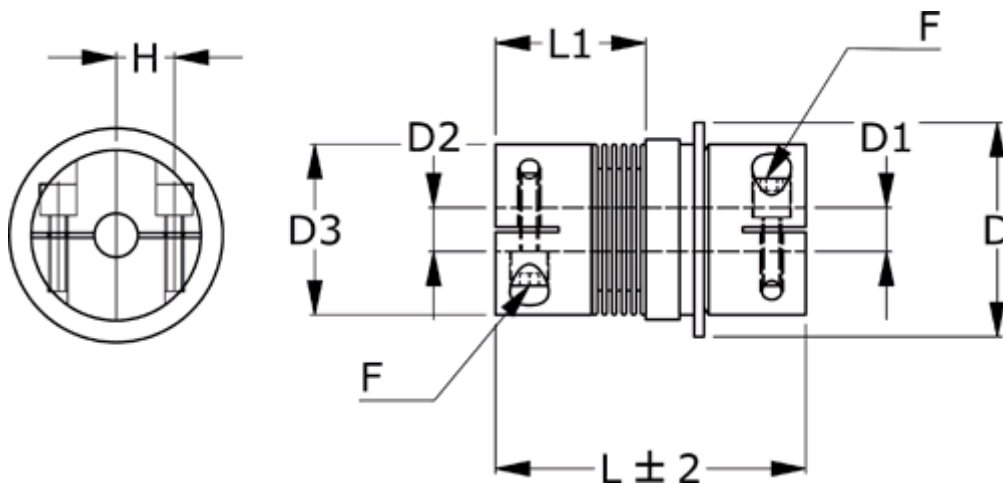

Data Sheet

Article number: 335011501132840D2

Description: Safety coupling BKK 150 multiposition
Length 113 mm, bore 28/40 mm, TKn max 150 NM

Measures

D = 94

D1 = 40

D2 = 28

D3 = 82.0

F = M10

H = 28.0

L = 113

L1 = 57.5

Nom. torque NM (TKn) = 150NM overload torque range 2

Position engagement = C = Synchronous

s = 2.0